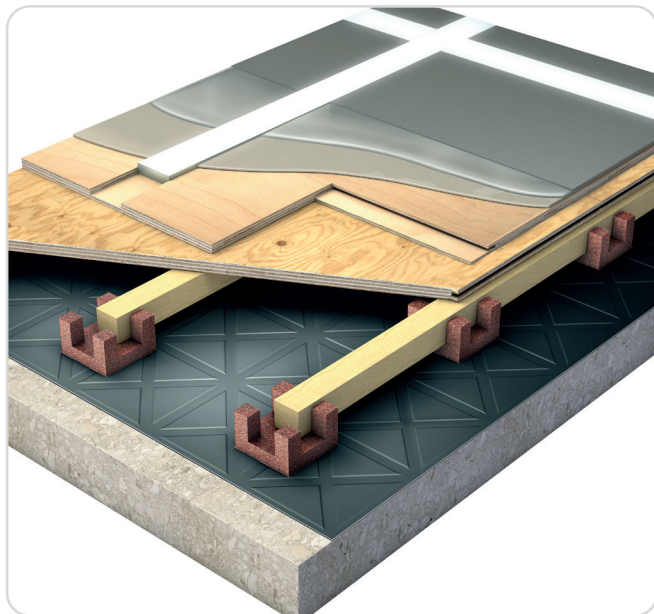

GameChanger

Reflex GameChanger is our unique interactive LED flooring system. Unlike traditional sports flooring, the court markings can be chosen individually as illuminated lines. Reflex can provide both traditional white lines or a multi-coloured interactive version. The lux of the lighting can be varied to suit your requirements and the markings programmed to create a multitude of activities and games. Reflex can also integrate the lighting with music to create an exciting and bespoke experience. This new system is not limited to traditional sports, so can be used in fitness areas and multi-use halls, to give facilities a myriad of possible uses.

GameChanger interactive LED flooring system

GameChanger Benefits

Fully sprung interactive flooring system

Sport England Compliant

Individual courts can be highlighted

Enables inclusivity of your facility

Programmable bespoke system

Surface suitable for many activities

Wide range of bespoke colours

We are FSC® Certified
FSC® C003544