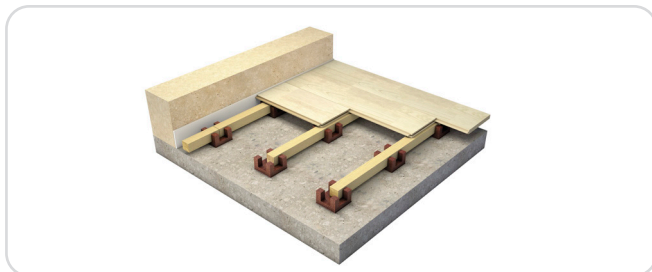

## ProSport

Reflex ProSport is a range of premium solid hardwood sports systems. They are built to meet the most stringent demands from athletes for performance and safety. Manufactured using only solid hardwoods, ProSport is precision kilned, machined and finished to the most exacting of standards. This accuracy creates floors with optimum stability and resilience. These durable and maintenance friendly timber floors provide long lasting solutions for the benefit of owners and participants alike.

Fig 1. ProSport Cradle System

Fig 2. Flex Clip System

### ProSport Benefits

Low floor height option available

Aesthetically stunning hardwood floor

Free site survey

Sport England Compliant

Suitable for room sizes of 1500m2 and beyond

Hardwearing, ultra-durable applied lacquer