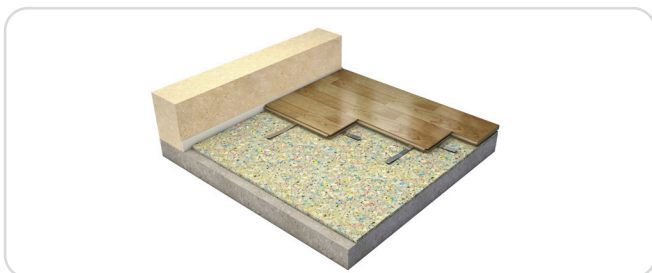

## ProSport

Reflex ProSport is a range of premium solid hardwood sports systems. They are built to meet the most stringent demands from athletes for performance and safety. Manufactured using only solid hardwoods, ProSport is precision kilned, machined and finished to the most exacting of standards. This accuracy creates floors with optimum stability and resilience. These durable and maintenance friendly timber floors provide long lasting solutions for the benefit of owners and participants alike.

Fig 1. ProSport Cradle System

Fig 2. Flex Clip System

### ProSport Benefits

Low floor height option available

Aesthetically stunning hardwood floor

Free site survey

Sport England Compliant

Suitable for room sizes of 1500m2 and beyond

Hardwearing, ultra-durable applied lacquer