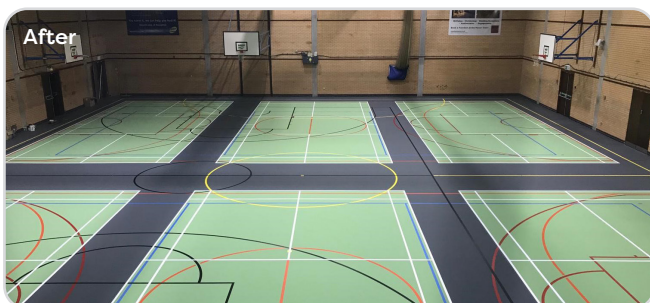

ReNew

The Reflex ReNew System is designed to provide a durable, robust overlay for existing damaged or worn Polyurethane or Granwood floor surfaces. Our system can refurbish, change colour, resurface or re-seal your floor surface economically. Specially designed, ReNew can prevent excessive light reflection, give the required friction properties, guarantee colour stability and is very easy to maintain. Reflex can work with your current flooring system by allowing for repair of any cracked or damaged areas creating a renewed flooring surface without the need for uplift or removal.