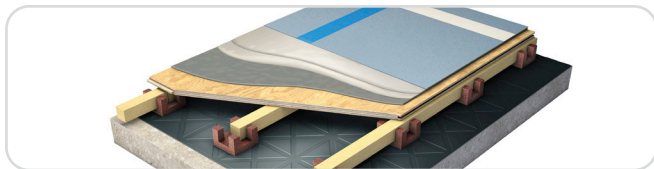

SportsDeck

Reflex SportsDeck is our most widely specified performance understructure system. Designed to offer sports quality performance on both uneven and level subfloors. The system is precision machined for Reflex in the U.K. using high quality spruce plywood with a unique levelling cradle system. SportsDeck is available with a number of different surface options, to create both area and combined elastic sprung floors, in a number of exciting aesthetics.

Fig 1. SportsDeck Slimline

Fig 2. SportsDeck Elastic

Fig 3. SportsDeck Lino

SportsDeck Benefits

Sport England compliant

Meets the requirements of EN14904

FSC® or PEFC® Chain of Custody Certification

Variable construction heights