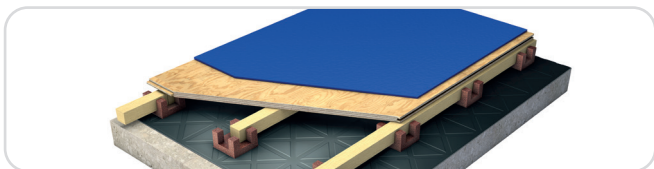

SportsDeck

Reflex SportsDeck is our most widely specified performance understructure system. Designed to offer sports quality performance on both uneven and level subfloors. The system is precision machined for Reflex in the U.K. using high quality spruce plywood with a unique levelling cradle system. SportsDeck is available with a number of different surface options, to create both area and combined elastic sprung floors, in a number of exciting aesthetics.

Fig 1. SportsDeck Slimline

Fig 2. SportsDeck Elastic

Fig 3. SportsDeck Lino

SportsDeck Benefits

Sport England compliant

Meets the requirements of EN14904

FSC® or PEFC® Chain of Custody Certification

Variable construction heights