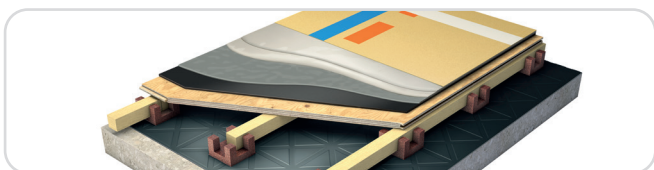

SportsDeck

Reflex SportsDeck is our most widely specified performance understructure system. Designed to offer sports quality performance on both uneven and level subfloors. The system is precision machined for Reflex in the U.K. using high quality spruce plywood with a unique levelling cradle system. SportsDeck is available with a number of different surface options, to create both area and combined elastic sprung floors, in a number of exciting aesthetics.

Fig 1. SportsDeck Slimline

Fig 2. SportsDeck Elastic

Fig 3. SportsDeck Lino

SportsDeck Benefits

Sport England compliant

Meets the requirements of EN14904

FSC® or PEFC® Chain of Custody Certification

Variable construction heights