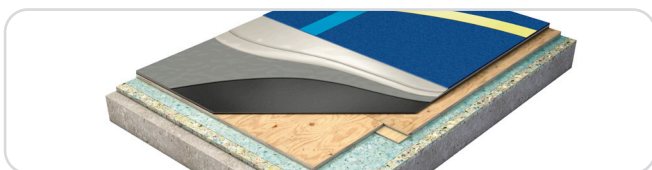

SportsDeck Tempo

Reflex SportsDeck Tempo is our fast and easy to install understructure system. Designed to offer uniform performance on every installation. The system is precision machined for Reflex in Germany using high quality birch plywood with a unique jointing system. TopSport is available with a number of different surface options, to create both area and elastic sprung floors, in a number of exciting aesthetics.

Fig 1. With Pulastic® surface

Fig 2. With shockpad and Pulastic® surface

Fig 3. With sports lino or vinyl

TopSport Benefits

Sport England compliant

Meets the requirements of EN14904

FSC® or PEFC® Chain of Custody Certification

Variable construction heights

Suitable for bleacher seating

Low maintenance costs

Thousands of m2 installed globally

We are FSC® Certified
FSC® C003544