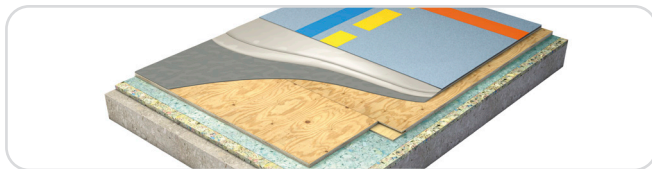

SportsDeck Tempo

Reflex SportsDeck Tempo is our fast and easy to install understructure system. Designed to offer uniform performance on every installation. The system is precision machined for Reflex in Germany using high quality birch plywood with a unique jointing system. TopSport is available with a number of different surface options, to create both area and elastic sprung floors, in a number of exciting aesthetics.

Fig 1. With Pulastic® surface

Fig 2. With shockpad and Pulastic® surface

Fig 3. With sports lino or vinyl

TopSport Benefits

Sport England compliant

Meets the requirements of EN14904

FSC® or PEFC® Chain of Custody Certification

Variable construction heights

Suitable for bleacher seating

Low maintenance costs

Thousands of m2 installed globally

We are FSC® Certified
FSC® C003544