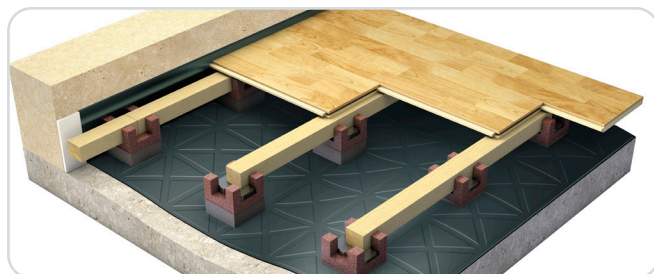

Multisport

Multisport is our sprung timber flooring system, designed for both multi-use and pure sport facilities. It is available in low floor height and variable floor height options and is fully compatible with underfloor heating systems. Multisport meets the EN14904 standard for area elastic floors and is Sport England compliant. It is available in both European Oak and Ash timber species with class leading wear layer and durability.

Fig 1. Variable floor height system

Fig 2. Low floor height system (SR1 subfloor)

Multisport Benefits

Variable floor height options (Fig 1)

Meets EN14904

PEFC® Chain of Custody timber

Sport England Compliant