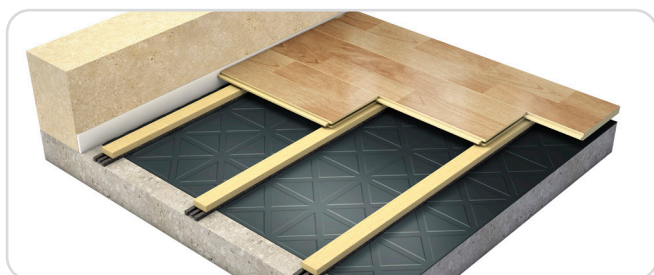

Multisport

Multisport is our sprung timber flooring system, designed for both multi-use and pure sport facilities. It is available in low floor height and variable floor height options and is fully compatible with underfloor heating systems. Multisport meets the EN14904 standard for area elastic floors and is Sport England compliant. It is available in both European Oak and Ash timber species with class leading wear layer and durability.

Fig 1. Variable floor height system

Fig 2. Low floor height system (SR1 subfloor)

Multisport Benefits

Variable floor height options (Fig 1)

Meets EN14904

PEFC® Chain of Custody timber

Sport England Compliant