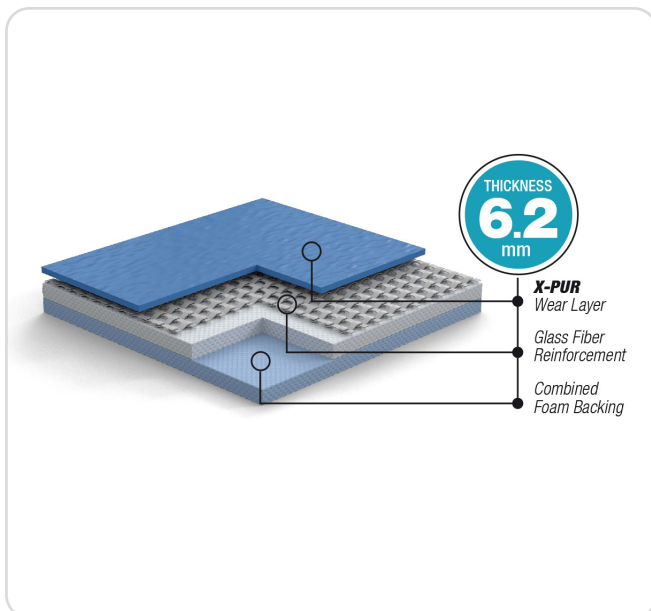

ProPlay

Reflex ProPlay is our sprung vinyl sports flooring product featuring the latest developments in multi-layer and surface technologies. Each layer of the construction has a designed function creating a comfortable, durable, and low maintenance vinyl sports floor with outstanding results. The PPX surface requires minimum routine maintenance and is easy to keep looking, and performing, well throughout the lifetime of the floor.

Proplay sprung vinyl sports flooring

ProPlay Benefits

EN14904 rated sports flooring system P1 Rated

Sport England Compliant

Reduced risk of injury, proven to protect joints

Shock absorption properties

Provides the ideal balance of grip and slide