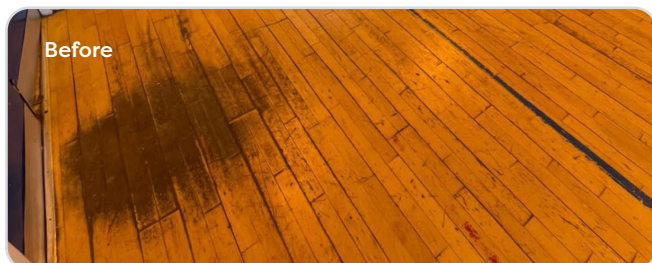

Aftercare Services

Reflex can transform your current timber floor surface, giving it a new lease of life. We can repair and refurbish your current timber floor to improve the appearance, totally transforming your facility. This ensures that your floor surface also adheres to any Sport England guidelines for slip resistance and light reflectance.

Reflex can also carry out board repairs and sports line marking, ensuring that your facility achieves the most current Sport England guidelines for sports floors. We can provide you with a refreshed floor surface at a fraction of the cost of providing a brand new floor. Our experienced repair, sanding, sealing and line marking team have been working with timber flooring for many years and deal with all types of projects including village halls, schools, Ministry of Defence facilities and private health clubs.