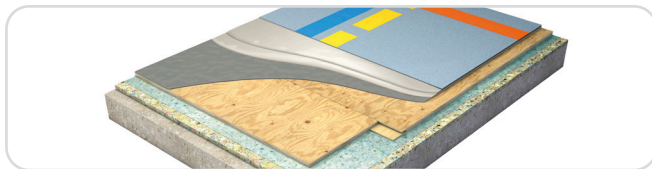

SportsDeck Tempo

Reflex SportsDeck Tempo is our fast and easy to install understructure system. Designed to offer uniform performance on every installation. The system is precision machined for Reflex in Germany using high quality birch plywood with a unique jointing system. SportsDeck Tempo is available with a number of different surface options, to create both area and elastic sprung floors, in a number of exciting aesthetics.

Fig 1. With Pulastic® surface

Fig 2. With shockpad and Pulastic® surface

Fig 3. With sports lino or vinyl

SportsDeck Tempo Benefits

Sport England compliant

Meets the requirements of EN14904

FSC® or PEFC® Chain of Custody Certification

Variable construction heights

Suitable for bleacher seating

Low maintenance costs

Thousands of m2 installed globally

We are FSC® Certified
FSC® C003544