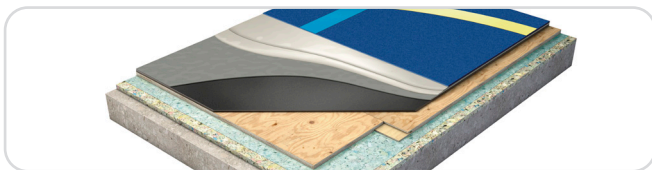

SportsDeck Tempo

Reflex SportsDeck Tempo is our fast and easy to install understructure system. Designed to offer uniform performance on every installation. The system is precision machined for Reflex in Germany using high quality birch plywood with a unique jointing system. SportsDeck Tempo is available with a number of different surface options, to create both area and elastic sprung floors, in a number of exciting aesthetics.

Fig 1. With Pulastic® surface

Fig 2. With shockpad and Pulastic® surface

Fig 3. With sports lino or vinyl

SportsDeck Tempo Benefits

Sport England compliant

Meets the requirements of EN14904

FSC® or PEFC® Chain of Custody Certification

Variable construction heights

Suitable for bleacher seating

Low maintenance costs

Thousands of m2 installed globally

We are FSC® Certified
FSC® C003544