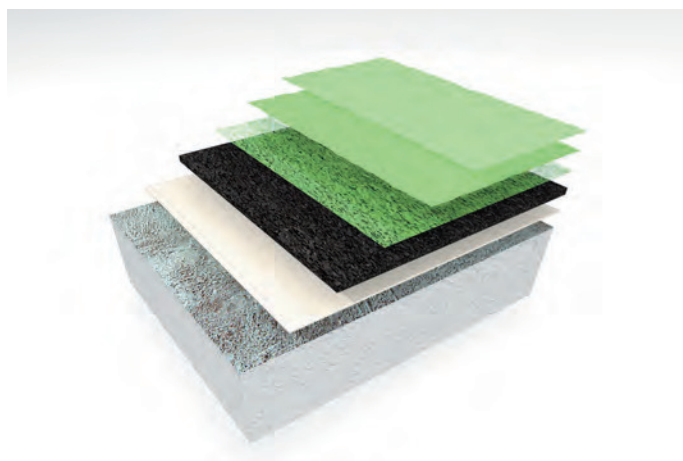

PULASTIC® COMFORT COURT RANGE

MULTIFUNCTIONAL OUTDOOR SPORTS
FLOORING SYSTEMS

PULASTIC® COMFORT COURT RANGE

Multifunctional outdoor sports flooring systems

MULTIFUNCTIONAL

Pulastic® Comfort Court is a range of high-end multifunctional outdoor sports floors providing outstanding comfort and safety for training and competition combined with excellent resistance to mechanical loads.

THE ADVANTAGES OF PULASTIC® COMFORT COURT

- Excellent long term resiliency for comfort and injury prevention
- Seamless, non-porous and dimpled or smooth surface for easy maintenance, repair and resurface procedures
- Excellent dimensional stability and permanently flexible, with an equal performance level at temperatures between -/- 5°C and +/- 70°C.
- Low cost of ownership
- Outstanding ball bounce
- No glare for clear visibility of the durable line marking
- Optimal balance between friction and slide
- Multisport use; suitable for all ball games including tennis
- Outstanding properties against moisture and UV influences
- Wide colour selection with outstanding colour fastness
- Suitable for outdoor and covered outdoor facilities
- Pulastic® sport floors are manufactured under ISO 9001 for quality management, ISO 14001 for environmental care and ISO 26000 for corporate sustainability

THE PULASTIC OUTDOOR RANGE IS COMPOSED AS FOLLOWS

- A special prefabricated granular rubber or foam shockpad. The thickness depends on the final requirements and level of comfort versus multi-purpose use. For details please see the table
- The shockpad is bonded to the subfloor with solvent free adhesive
- Porefiller and structural self-levelling polyurethane layers are applied
- A matt special outdoor water based sealcoat finishes the floor
- Court marking with durable waterbased linepaint